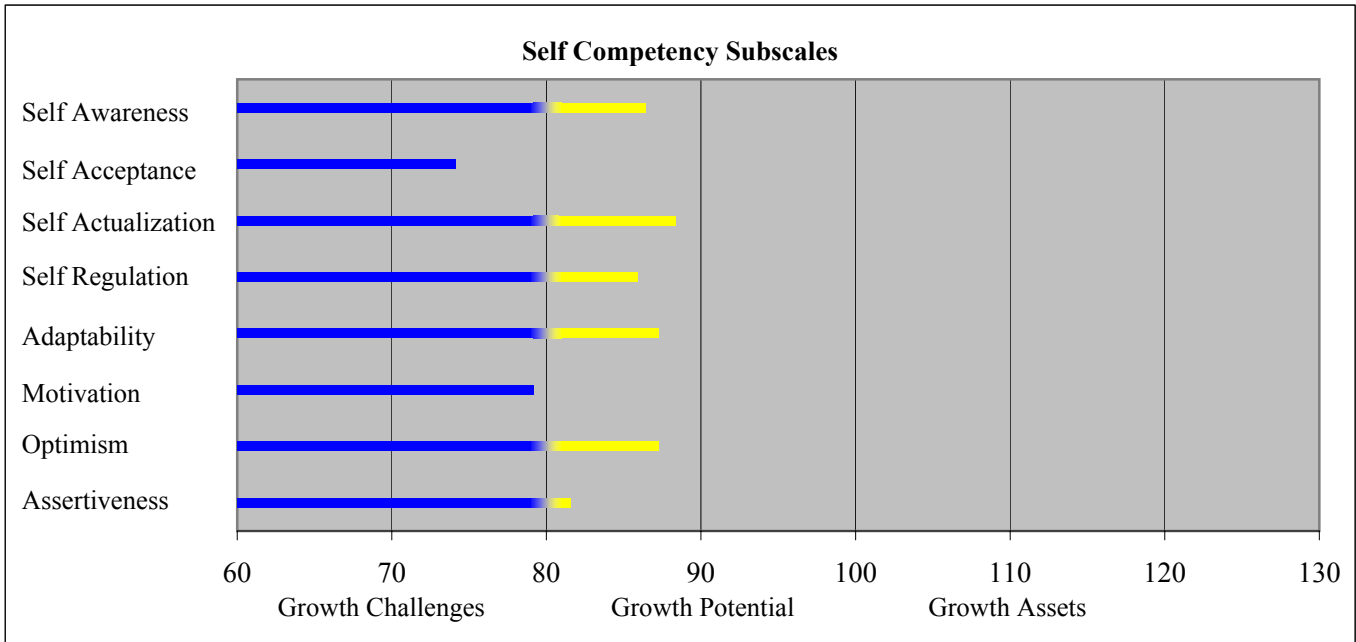

Capabilities Awareness Profile

Age:

Gender: Female

All	1st	2nd
0.6570	0.6433	0.6563

38961

0

2/7/2003

Capabilities Awareness Profile